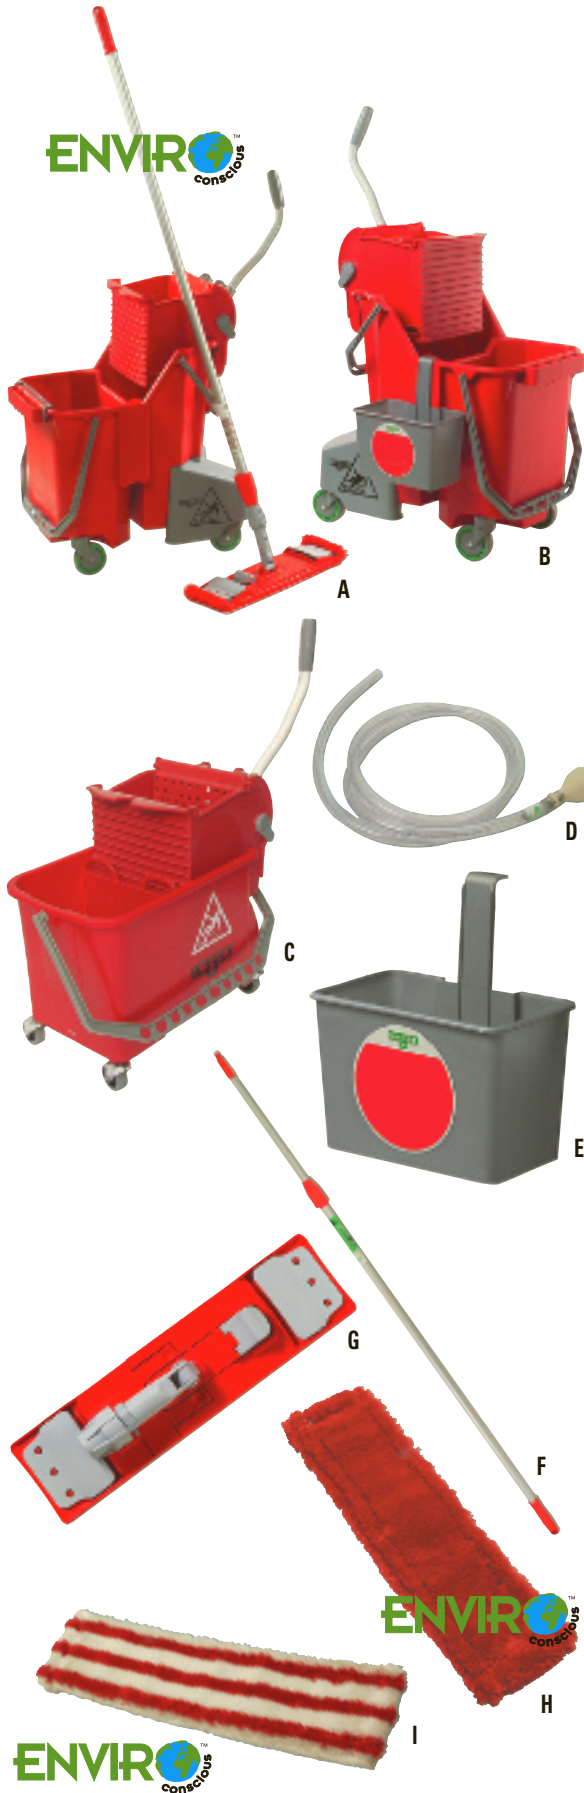

Restroom Cleaning System

Quality Tools for Smart Cleaning

- Microfiber antibacterial technology traps dirt better and cleans with fewer chemicals
- Color-coding simplifies training and prevents cross-contamination
- Ergonomically designed tools

A. Restroom Floor Pack

For basic restroom floor cleaning. Includes Bucket 30L, Bucket Press, SmartColor MicroMop 15.0 (UNG MM40R), Restroom Mop Holder (UNG SM40R) and Ergo TelePole (UNG EP24R). Shpg. wt. (two boxes), 16 lbs. and 3.6 lbs. each.

UNG SMFPR ● **Each**

B. Restroom Bucket Combo 30L

Bucket 30L (8-gal./30 liter) and Bucket Press. Removable high rise wheels. Fits on most janitorial carts. Polypropylene. Red. Shpg. wt. 18 lbs.

UNG COMBR **Each**

C. Restroom Bucket Combo 15L

Bucket 15L (4-gal./15 liter) and Bucket Press. Fits on most janitorial carts. Polypropylene. Red. Shpg. wt. 12 lbs.

UNG COMSR **Each**

D. Easy Adapter Hose

Refill bucket from any faucet. PVC hose with rubber adapter will not pull out of faucet. Reinforced construction. Extends to 6 ft./180cm.

UNG WH180 **Each**

E. SmartColor Side Bucket

Keeps cleaning tools at hand when cart is not available. Integrated hanging bracket snaps onto Restroom Combo Bucket 30L (UNG COMBR, sold separately). Includes color-coded round decals to customize for designated areas or tasks. Polypropylene. Gray. 12½w x 5d x 5½h (31.75cm x 12.7cm x 13.96cm).

UNG SMSBG **Each**

F. Ergo TelePole

Strong, lightweight two-section aluminum pole has 8-ft. extension (50"-96"/130cm-250cm); locks/loosens in a half turn. Snap-in taper/Acme threaded cone adapter. Attaches to Unger® restroom cleaning tools for extra reach.

UNG EP24R **Each**

G. Restroom Mop Holder

Use with SmartColor MicroMops (UNG MM40R/UNG MD4R) and Ergo TelePole (UNG EP24R), sold separately. Pivoting low-profile nylon head. Large 16" (40cm) surface for added cleaning contact and scrubbing pressure. Button release for easy mop head change (mop head not incl.). 16 x 4¼ (40cm x 10.79cm).

UNG SM40R **Each**

SMARTCOLOR MICROFIBER MICROMOPS

Use wet or dry with Mop Holder (UNG SM40R, sold separately). Aggressive cleaning edges clean with less water, streaking and effort. Absorbs six times its weight in liquid, rinses easily, reduces bacteria up to 96%. Machine launder 500 times. 16 x 5 (40cm x 12.7cm).

H. MicroMop 15.0

Heavy-duty 15mm pile for tile floors, grout lines. Red.

UNG MM40R ● **Each**

I. MicroMop 7.0

Medium-duty 7mm pile for vinyl or sealed floors without grout lines. Red/White.

UNG MD40R ● **Each**