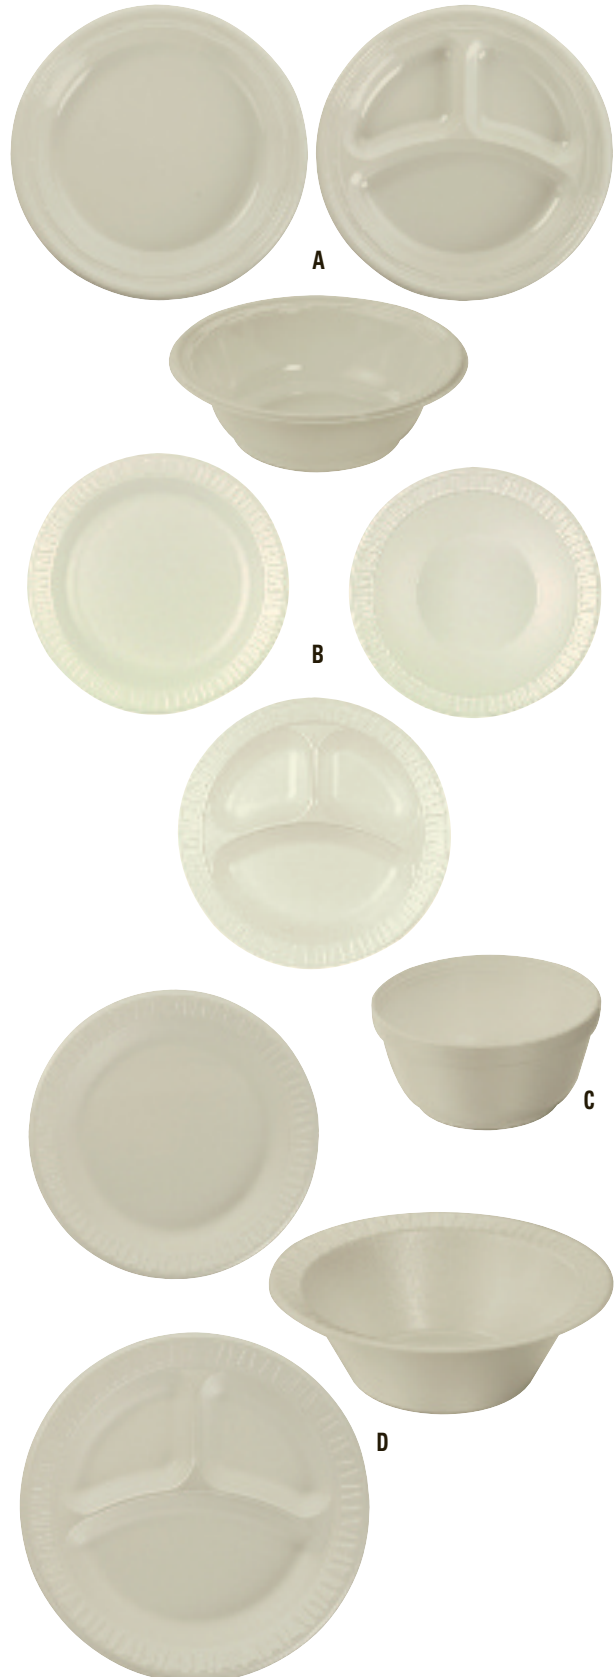

Designed to be the most rigid available. Nonabsorbent, cut resistant surface. "Crystal cap" finish produces a china-like effect, while increasing the strength of the product. White with decorative rim. 125 pieces per pack.

No.	Size	Packs/Case	Case Qty.	Case
Plates				
DCC 6PWF	6"	8	1,000	
DCC 9PWF	9"	4	500	
DCC 9CPWF	9**	4	500	
DCC 10PWF	10¼"	4	500	
DCC 10CPWF	10¼**	4	500	

Bowls

DCC 5BWWF	5-6 oz.	8	1,000	
DCC 12BWWF	10-12 oz.	8	1,000	

*Three compartments

B. Quiet Classic® Laminated Foam Dinnerware

Strong enough to hold a full portion of food without bending. Ideal for hot or cold entrees. Laminated for extra strength and gloss. White. 125 pieces per pack.

No.	Size	Packs/Case	Case Qty.	Case
Plates				
DCC 6PWQ	6"	8	1,000	
DCC 7PWQ	7"	8	1,000	
DCC 9PWQ	9"	4	500	
DCC 9CPWQ	9**	4	500	
DCC 10PWQ	10¼"	4	500	
DCC 10CPWQ	10¼**	4	500	

Bowls

DCC 5BWWQ	5-6 oz.	8	1,000	
DCC 12BWWQ	10-12 oz.	8	1,000	

*Three compartments

C. Insulated Foam Bowls

Keeps food at proper temperature. White. 12-oz. bowl. 50 bowls per pack; 20 packs per case (1,000 bowls).

DCC 12B32				Case

D. Concorde® Non-Laminated Foam Dinnerware

Strong enough to hold a full portion of food without bending. Ideal for hot or cold entrees. White. 125 pieces per pack.

No.	Size	Packs/Case	Case Qty.	Case
Plates				
DCC 6PWC	6"	8	1,000	
DCC 7PWC	7"	8	1,000	
DCC 9PWC	9"	4	500	
DCC 9CPWC	9**	4	500	
DCC 10PWC	10¼"	4	500	
DCC 10CPWC	10¼**	4	500	

Bowls

DCC 5BWWC	5-6 oz.	8	1,000	
DCC 12BWWC	10-12 oz.	8	1,000	

*Three compartments