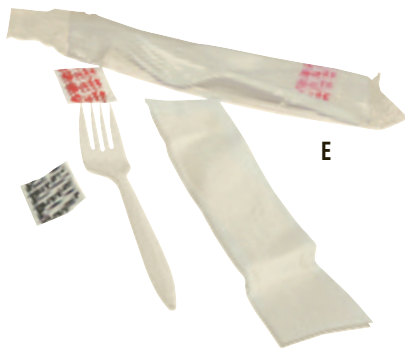

No.	Description	Case
BWK MWFIW	Fork	
BWK MWKIW	Knife	
BWK MWSIW	Spoon	
BWK MWSPKIW	Spork	

C

**Wrapped Cutlery Kits**

Mediumweight polypropylene cutlery. White.

No.	Kits/Case	Case
<b>D. Three-Piece Kit</b> —Fork, spoon and knife.		
BWK COMBOKIT	250	
<b>E. Four-Piece Kit</b> —Fork, napkin and salt and pepper packets.		
BWK 3KITMW	1,000	
<b>F. Five-Piece Kit</b> —Fork, knife, napkin and salt and pepper packets.		
BWK 5KITMW	250	
<b>G. Six-Piece Kit</b> —Fork, knife, spoon, napkin and salt and pepper packets.		
BWK 6KITMW	250	