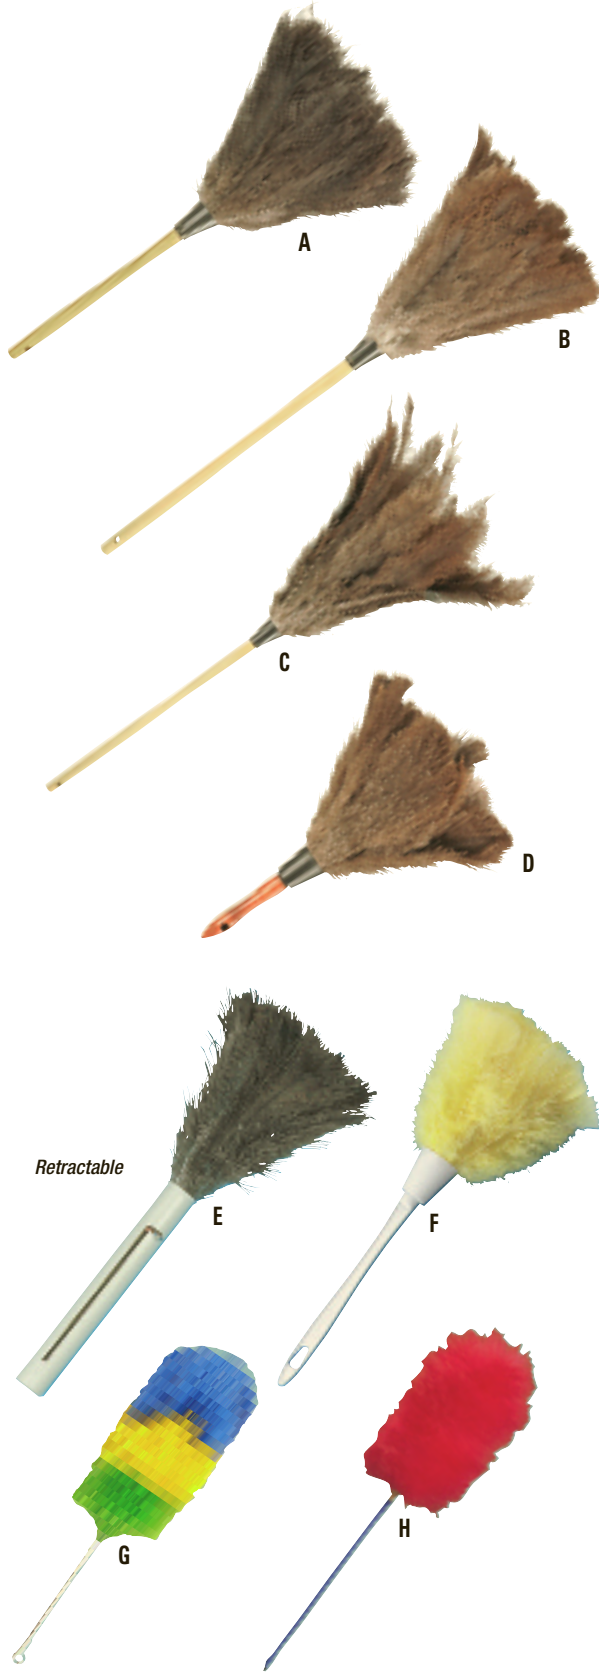

Not just another feather in your cap...

A. Premium Ostrich Feather Dusters

Premium-quality black feathers with softer, fuller flues. Stained, contoured wood handle with hang-up hole. Highest quality for maximum dust collection.

20" Overall Length, 10" Handle

| | |
|----------|------|
| UNS 20BK | Each |
|----------|------|

28" Overall Length, 16" Handle

| | |
|----------|------|
| UNS 28BK | Each |
|----------|------|

B. Professional Ostrich Feather Dusters

Professional-quality gray feathers. Stained, contoured wood handle with hang-up hole. Excellent ability to attract and hold dust.

20" Overall Length, 10" Handle

| | |
|----------|------|
| UNS 20GY | Each |
|----------|------|