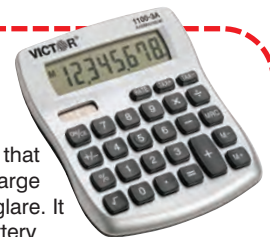

Order #	1 Cd	2 Cd	4 Cd
V2-NUK-NR42	3.99	3.69	3.39

Calculator Ribbon

—2-spool, black & red. 1⅜" diameter. PRICED PER

RIBBON.	Order #	1 Ea	3 Ea	6 Ea
	V2-NUK-BR80C	2.89	2.39	2.09

VICTOR® 8-Digit Mini Calculator

Only 10.49
Special Offer on an Updated Classic!