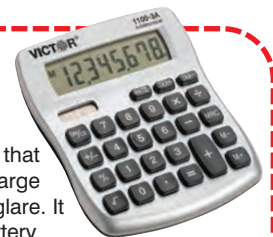

Order #	1 Cd	2 Cd	4 Cd
V2-NUK-NR42	3.99	3.69	3.39

Calculator Ribbon

—2-spool, black & red. 1⅜" diameter. PRICED PER

RIBBON.	Order #	1 Ea	3 Ea	6 Ea
	V2-NUK-BR80C	2.89	2.39	2.09

VICTOR® 8-Digit Mini Calculator

Only 10.49
Special Offer on an Updated Classic!