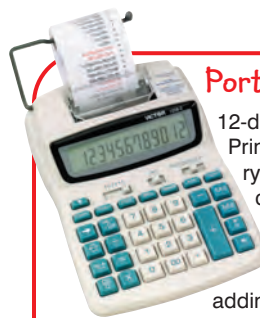

Portable 2-Color Printing Calculator

12-digit, 2-color printing calculator with LCD display. Prints 2.0 lines per second. 4-key independent memory; cost/sell/margin key; time/date/non-add key; item count; +/- tax key; percent key; change sign and automatic constant. AC adapter included. Also works with 4 AA batteries (sold separately). 7½" x 6". Uses NUK-NR42 ribbon and standard 2¼" adding machine rolls. 2-year Manufacturer's Warranty.